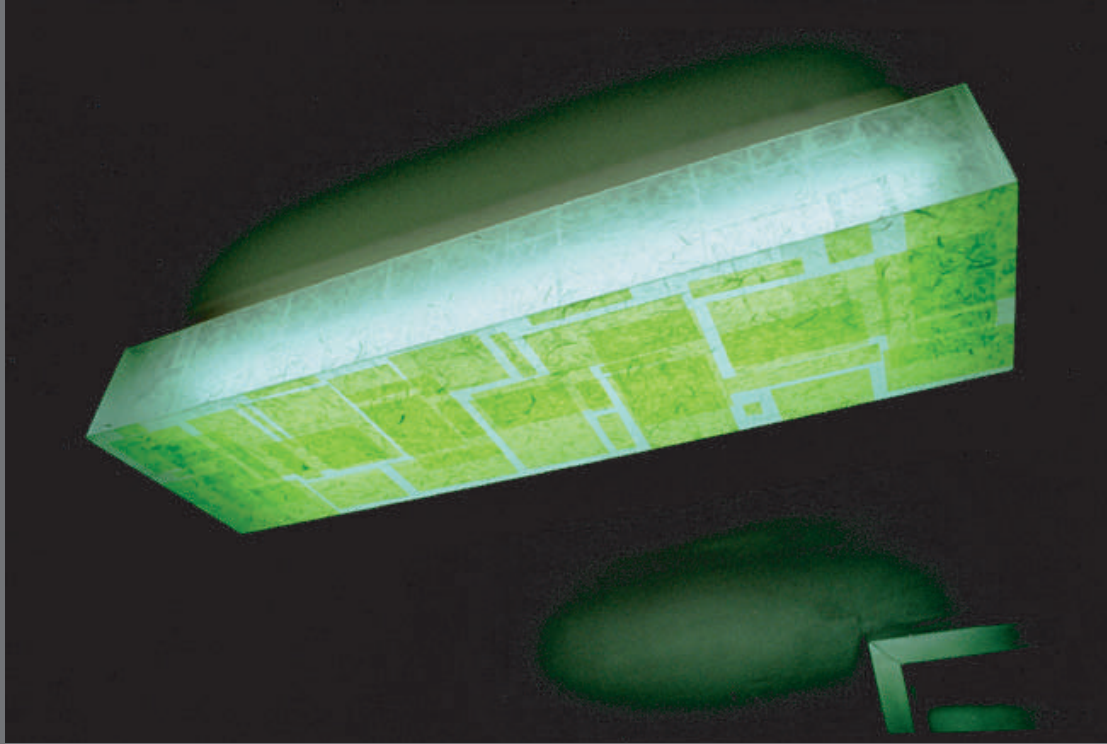

Floating Fiber Form

Floating Fiber Form emits the glow of green and white paper fibers. Consult Invisible Light Studio for other color options available. The frameless hard acrylic form allows light to radiate from the entire surface. Featured above is a model measuring 28" x 52". Dimensions range from large ceiling or wall-mounted styles to slender 4" x 14" models. Lamping options are fluorescent, incandescent or xenon.