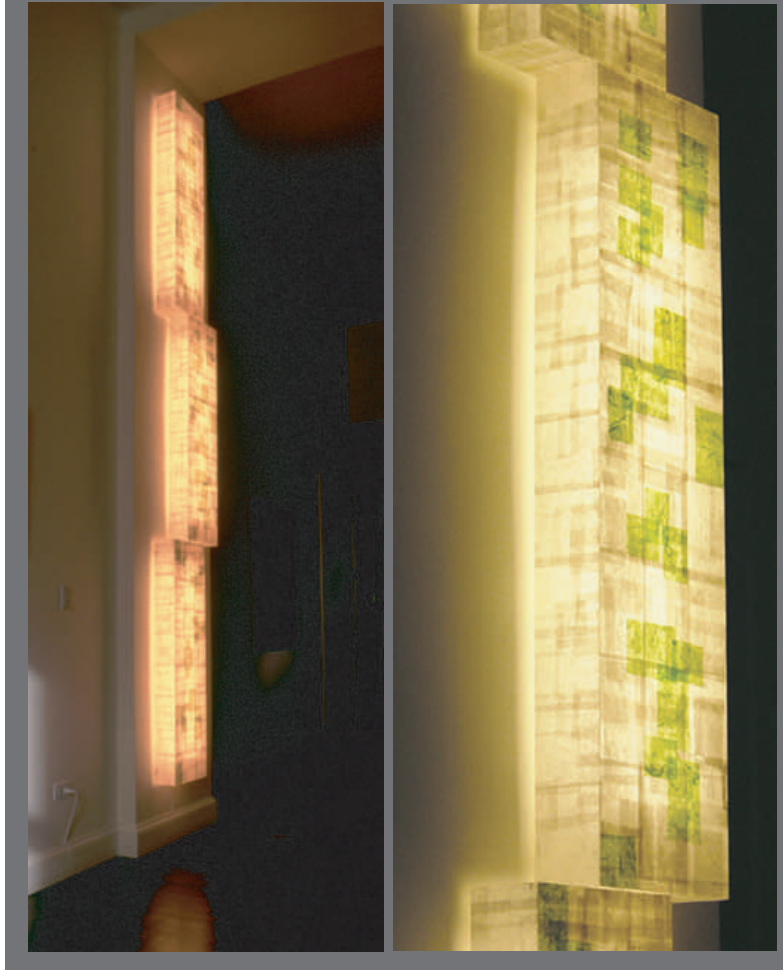

Light Column

Light Column is a custom large-scale sculpture illuminated from within. Each segment of the column is acrylic backed with layers of handmade paper. The durable, yet delicate patchwork of paper emits a diffuse glow to the space. The light is controlled by a remote controlled hand-held or wall dimmer. It measures nearly 12' in height. Custom sizes, lamping options and paper available.